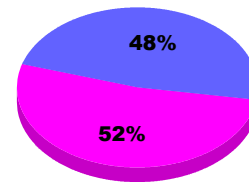

Gender Comparison 2012-2013

Jul/Aug/Sep

Legend: Male (Blue), Female (Magenta)